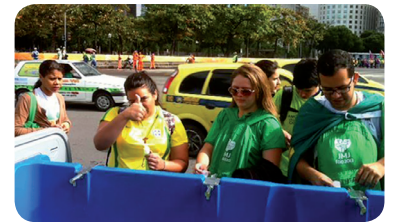

REFRESH INNOVATIVE MODULAR WASH BASIN

Advantages and features ReFresh:

- Innovative modular, double sided wash basin with 8 water taps per unit
- Only using water when tap is pressed
- Suitable for washing as well as drinking (depending on the quality of the water)
- Low transportation costs
- Small surface is needed
- Flexible layout
- Usable for any size festival/event
- Quick and easy setup, connection & cleanup
- Available in any color

Description	Specification
Article number	7550010
Name	ReFresh
Capacity	8 persons
Available space per person	570 mm
Method of assembly	Modular system
Water connection	3/4 "
Direct closing tap	2 l/min
Waste connection	75 mm
Number of waste connections	1 pcs
Measurements	2280*1000*1200 mm (l*w*h)
Weight	+/- 45 kg
Materials:	• Side Panel (2pcs.) LDPE – Stainless Steel
	• Basin LDPE
	• Taps Chrome with Brass inner housing
	• Manifold Taps Chrome with Brass inner housing