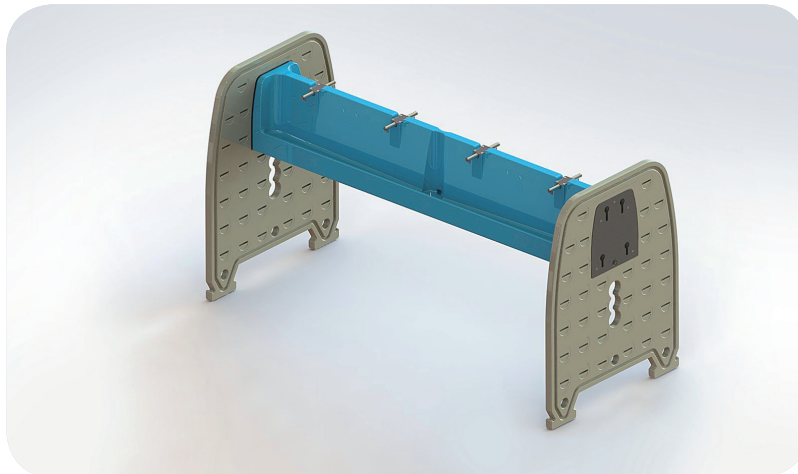

REFRESH INNOVATIVE MODULAR WASH BASIN

Advantages and features ReFresh:

- Innovative modular, double sided wash basin with 8 water taps per unit
- Only using water when tap is pressed
- Suitable for washing as well as drinking (depending on the quality of the water)
- Low transportation costs
- Small surface is needed
- Flexible layout
- Usable for any size festival/event
- Quick and easy setup, connection & cleanup
- Available in any color

Description	Specification
Article number	7550010
Name	ReFresh
Capacity	8 persons
Available space per person	570 mm
Method of assembly	Modular system
Water connection	3/4 "
Direct closing tap	2 l/min
Waste connection	75 mm
Number of waste connections	1 pcs
Measurements	2280*1000*1200 mm (l*w*h)
Weight	+/- 45 kg
Materials:	• Side Panel (2pcs.) LDPE – Stainless Steel
	• Basin LDPE
	• Taps Chrome with Brass inner housing
	• Manifold Taps Chrome with Brass inner housing