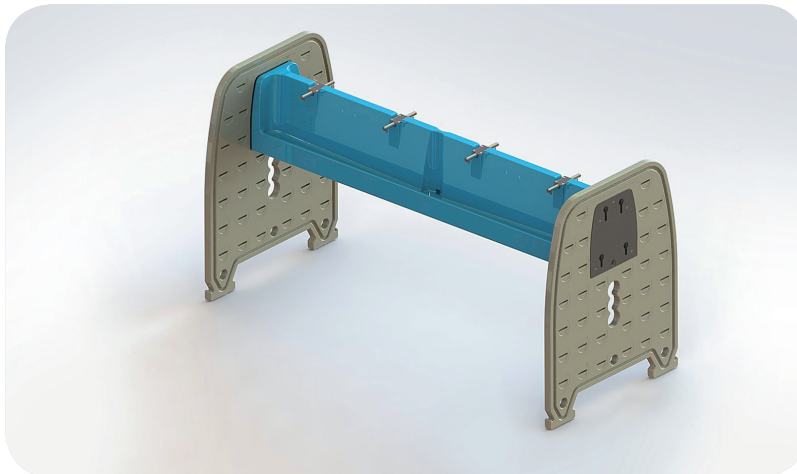

REFRESH INNOVATIVE MODULAR WASH BASIN

Advantages and features ReFresh:

- Innovative modular, double sided wash basin with 8 water taps per unit
- Only using water when tap is pressed
- Suitable for washing as well as drinking (depending on the quality of the water)
- Low transportation costs
- Small surface is needed
- Flexible layout
- Usable for any size festival/event
- Quick and easy setup, connection & cleanup
- Available in any color

Description	Specification
Article number	7550010
Name	ReFresh
Capacity	8 persons
Available space per person	570 mm
Method of assembly	Modular system
Water connection	3/4 "
Direct closing tap	2 l/min
Waste connection	75 mm
Number of waste connections	1 pcs
Measurements	2280*1000*1200 mm (l*w*h)
Weight	+/- 45 kg
Materials:	• Side Panel (2pcs.) LDPE – Stainless Steel
	• Basin LDPE
	• Taps Chrome with Brass inner housing
	• Manifold Taps Chrome with Brass inner housing