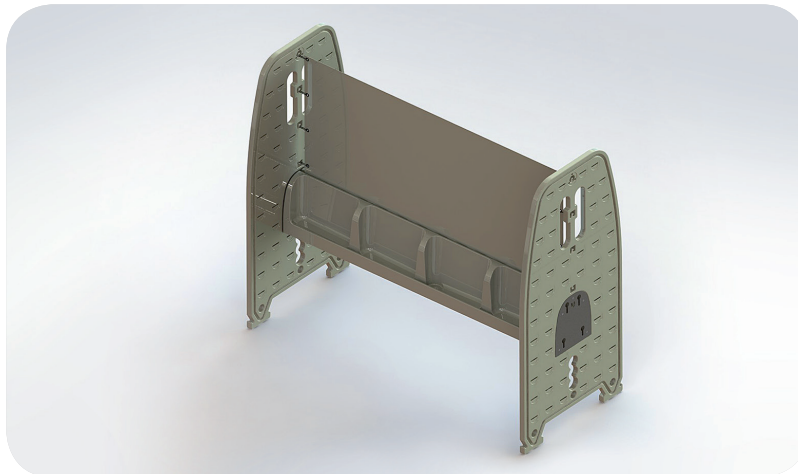

UREO INNOVATIVE MODULAR URINAL

Advantages and features UReo:

- Innovative modular 8 persons urinal for high capacity
- Environmentally friendly. No water needed
- Short turnaround time: creates faster movement and less waiting lines
- Small amount of space is needed
- Extendable in rows
- Low transportation costs
- Quick and easy setup, connection & cleanup
- Available in any color

Description	Specification
Article number	7550000
Name	UReo
Capacity	8 persons
Available space per person	570 mm.
Method of assembly	Modular system
Flushing system	None
Waste connection	50 mm.
Number of waste connections	2 pcs.
Measurements	2280*1000*2000 mm (l*w*h)
Weight	45 kg
Materials: • Side Panel (2pcs.)	LDPE – Stainless Steel
• Urinal	LDPE
• Banner (optional own branding)	PVC Foil